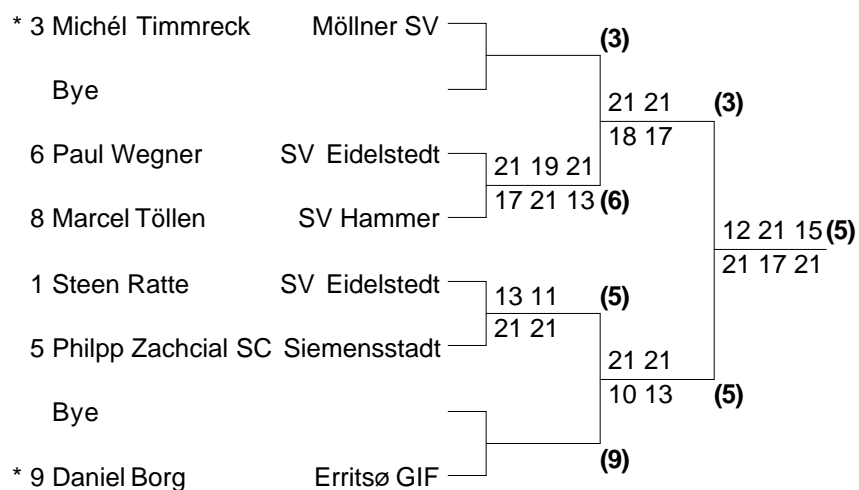

Oliver Cup Bergedorf

Men's Singles U19B Group 1

1 Steen Ratte	SV Eidelstedt	2.	1-2 21/17 21/10 (1) 1-3 21/16 21/8 (3)
2 Alexander Tabbat	TSV Glinde	3.	2-3 21/10 21/14 (3)
* 3 Michél Timmreck	Möllner SV	1.	

Men's Singles U19B Group 2

4 Jonas Klose	TSG Bergedorf	3.	4-5 21/11 21/4 (5) 4-6 21/8 21/5 (6)
5 Philipp Zachcial	SC Siemensstadt	1.	5-6 21/8 21/11 (5)
6 Paul Wegner	SV Eidelstedt	2.	

Men's Singles U19B Group 3

7 Tim Seifert	TSV Glinde	3.	7-8 21/12 21/7 (8) 7-9 21/9 21/9 (9)
8 Marcel Töllen	SV Hammer	2.	8-9 21/13 21/14 (9)
* 9 Daniel Borg	Erritsø GIF	1.	

Men's Singles U19B Group Winners Play-Off

Spiel um Platz 3: Daniel Borg - Paul Wegner 21:18, 16:21, 21:15